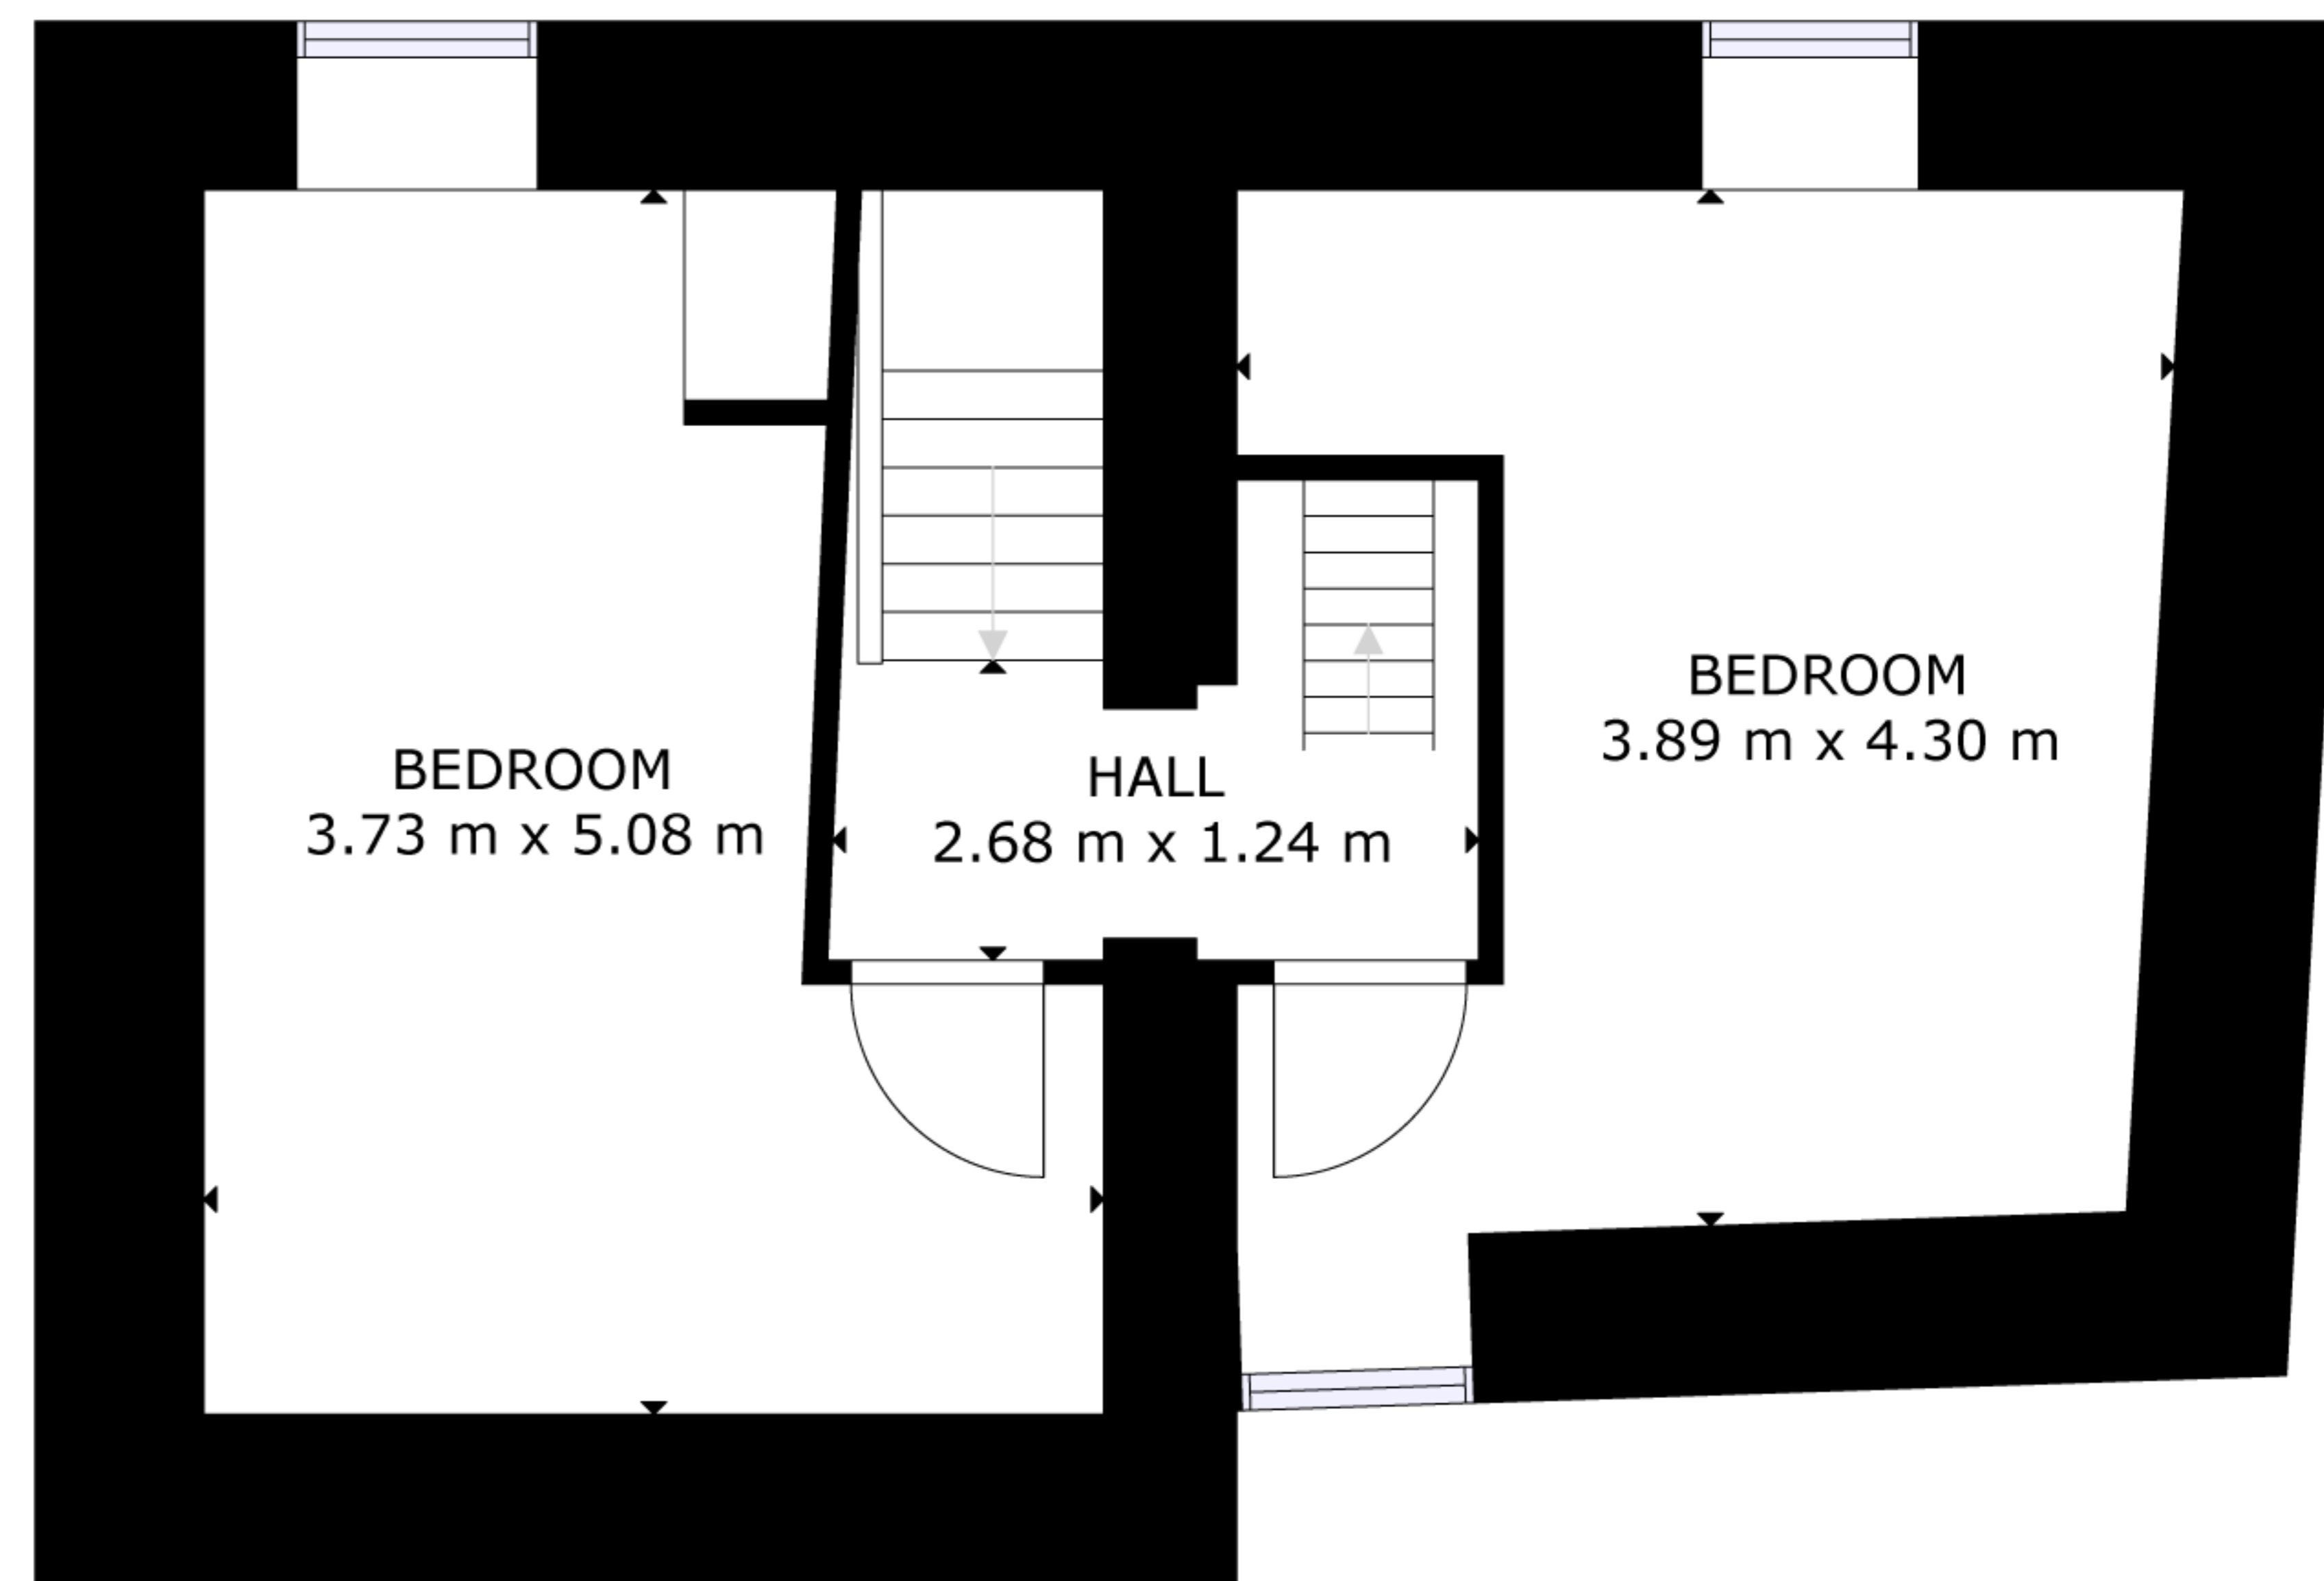

FLOOR 1

BATHROOM
2.00 m x 1.52 m

FLOOR 2

GROSS INTERNAL AREA
 FLOOR 1: 37 m², FLOOR 2: 38 m²
 TOTAL: 75 m²
 SIZES AND DIMENSIONS ARE APPROXIMATE, ACTUAL MAY VARY.