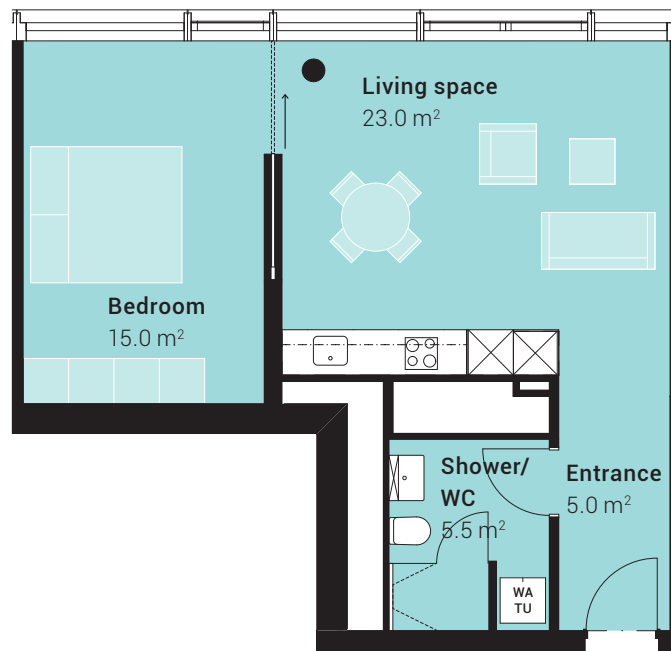

# 2.5-ROOM APARTMENT CHH 21.04

21st floor  
Riehenring 65, Basel

Net floor area: 48.5 m<sup>2</sup>

All details, plans, drawings, etc., are non-binding.  
All surface area measurements are approximate. Subject to change.