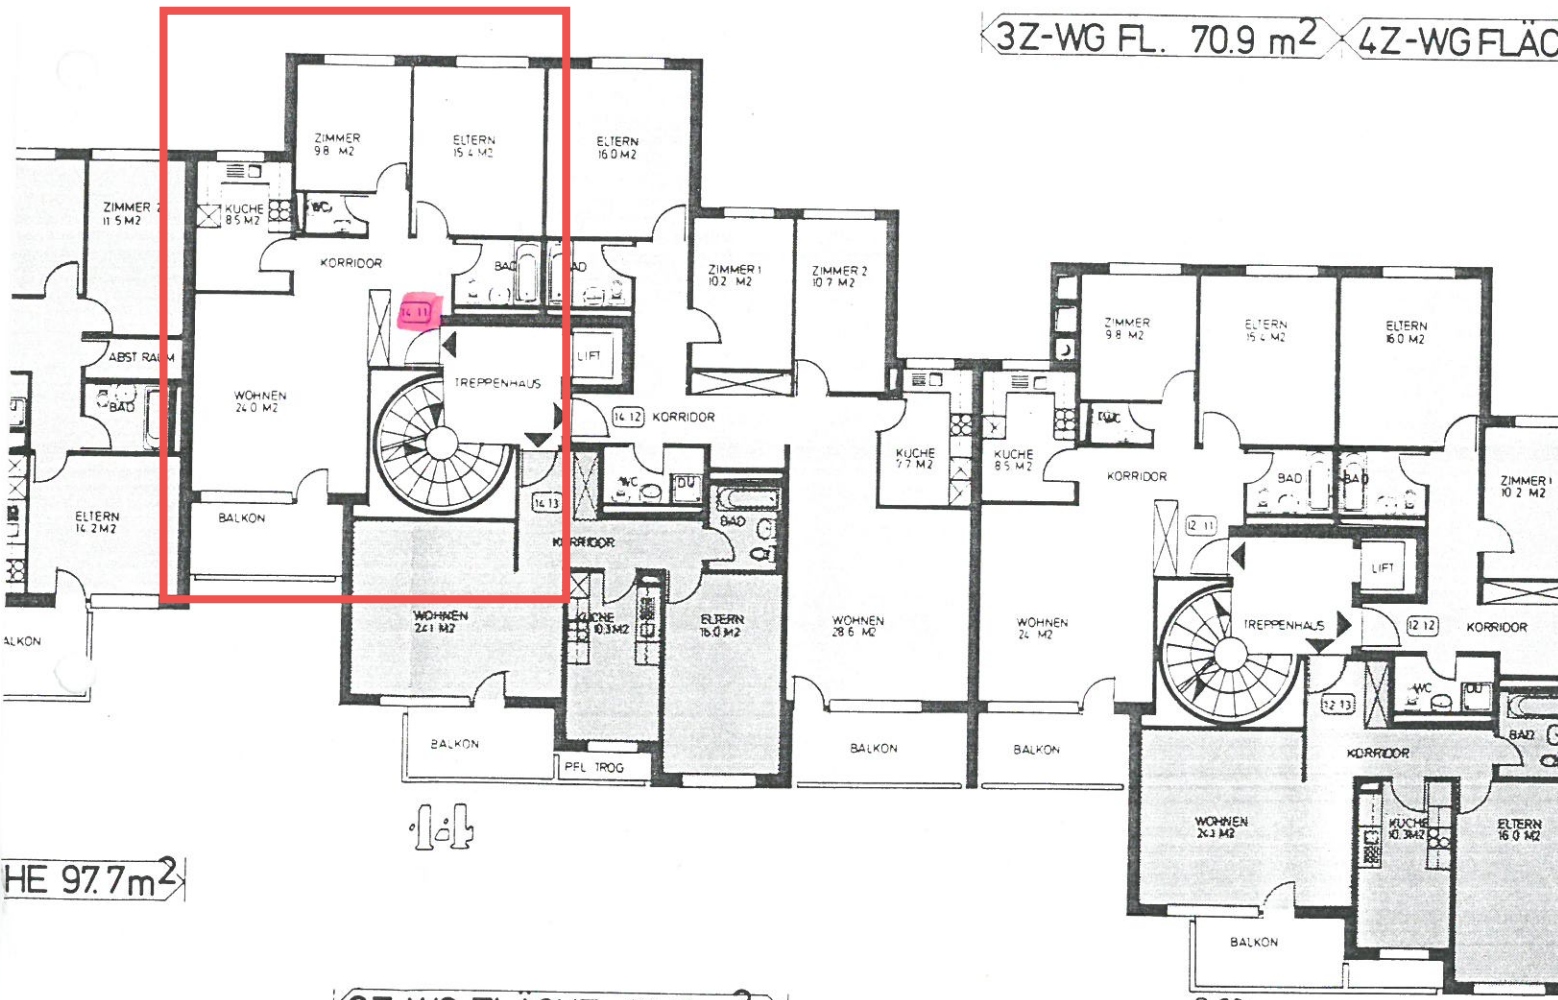

10 - 16 SOFF ZÜRICH

3Z-WG FL. 70.9 m² 4Z-WG FLÄCHE 96.3 m²

3Z-WG FL. 70.9 m² 4Z-WG FLÄC

HE 97.7 m²

2Z-WG FLÄCHE 64.3 m²

2 Z-WG FLÄCHE 64.3 m²