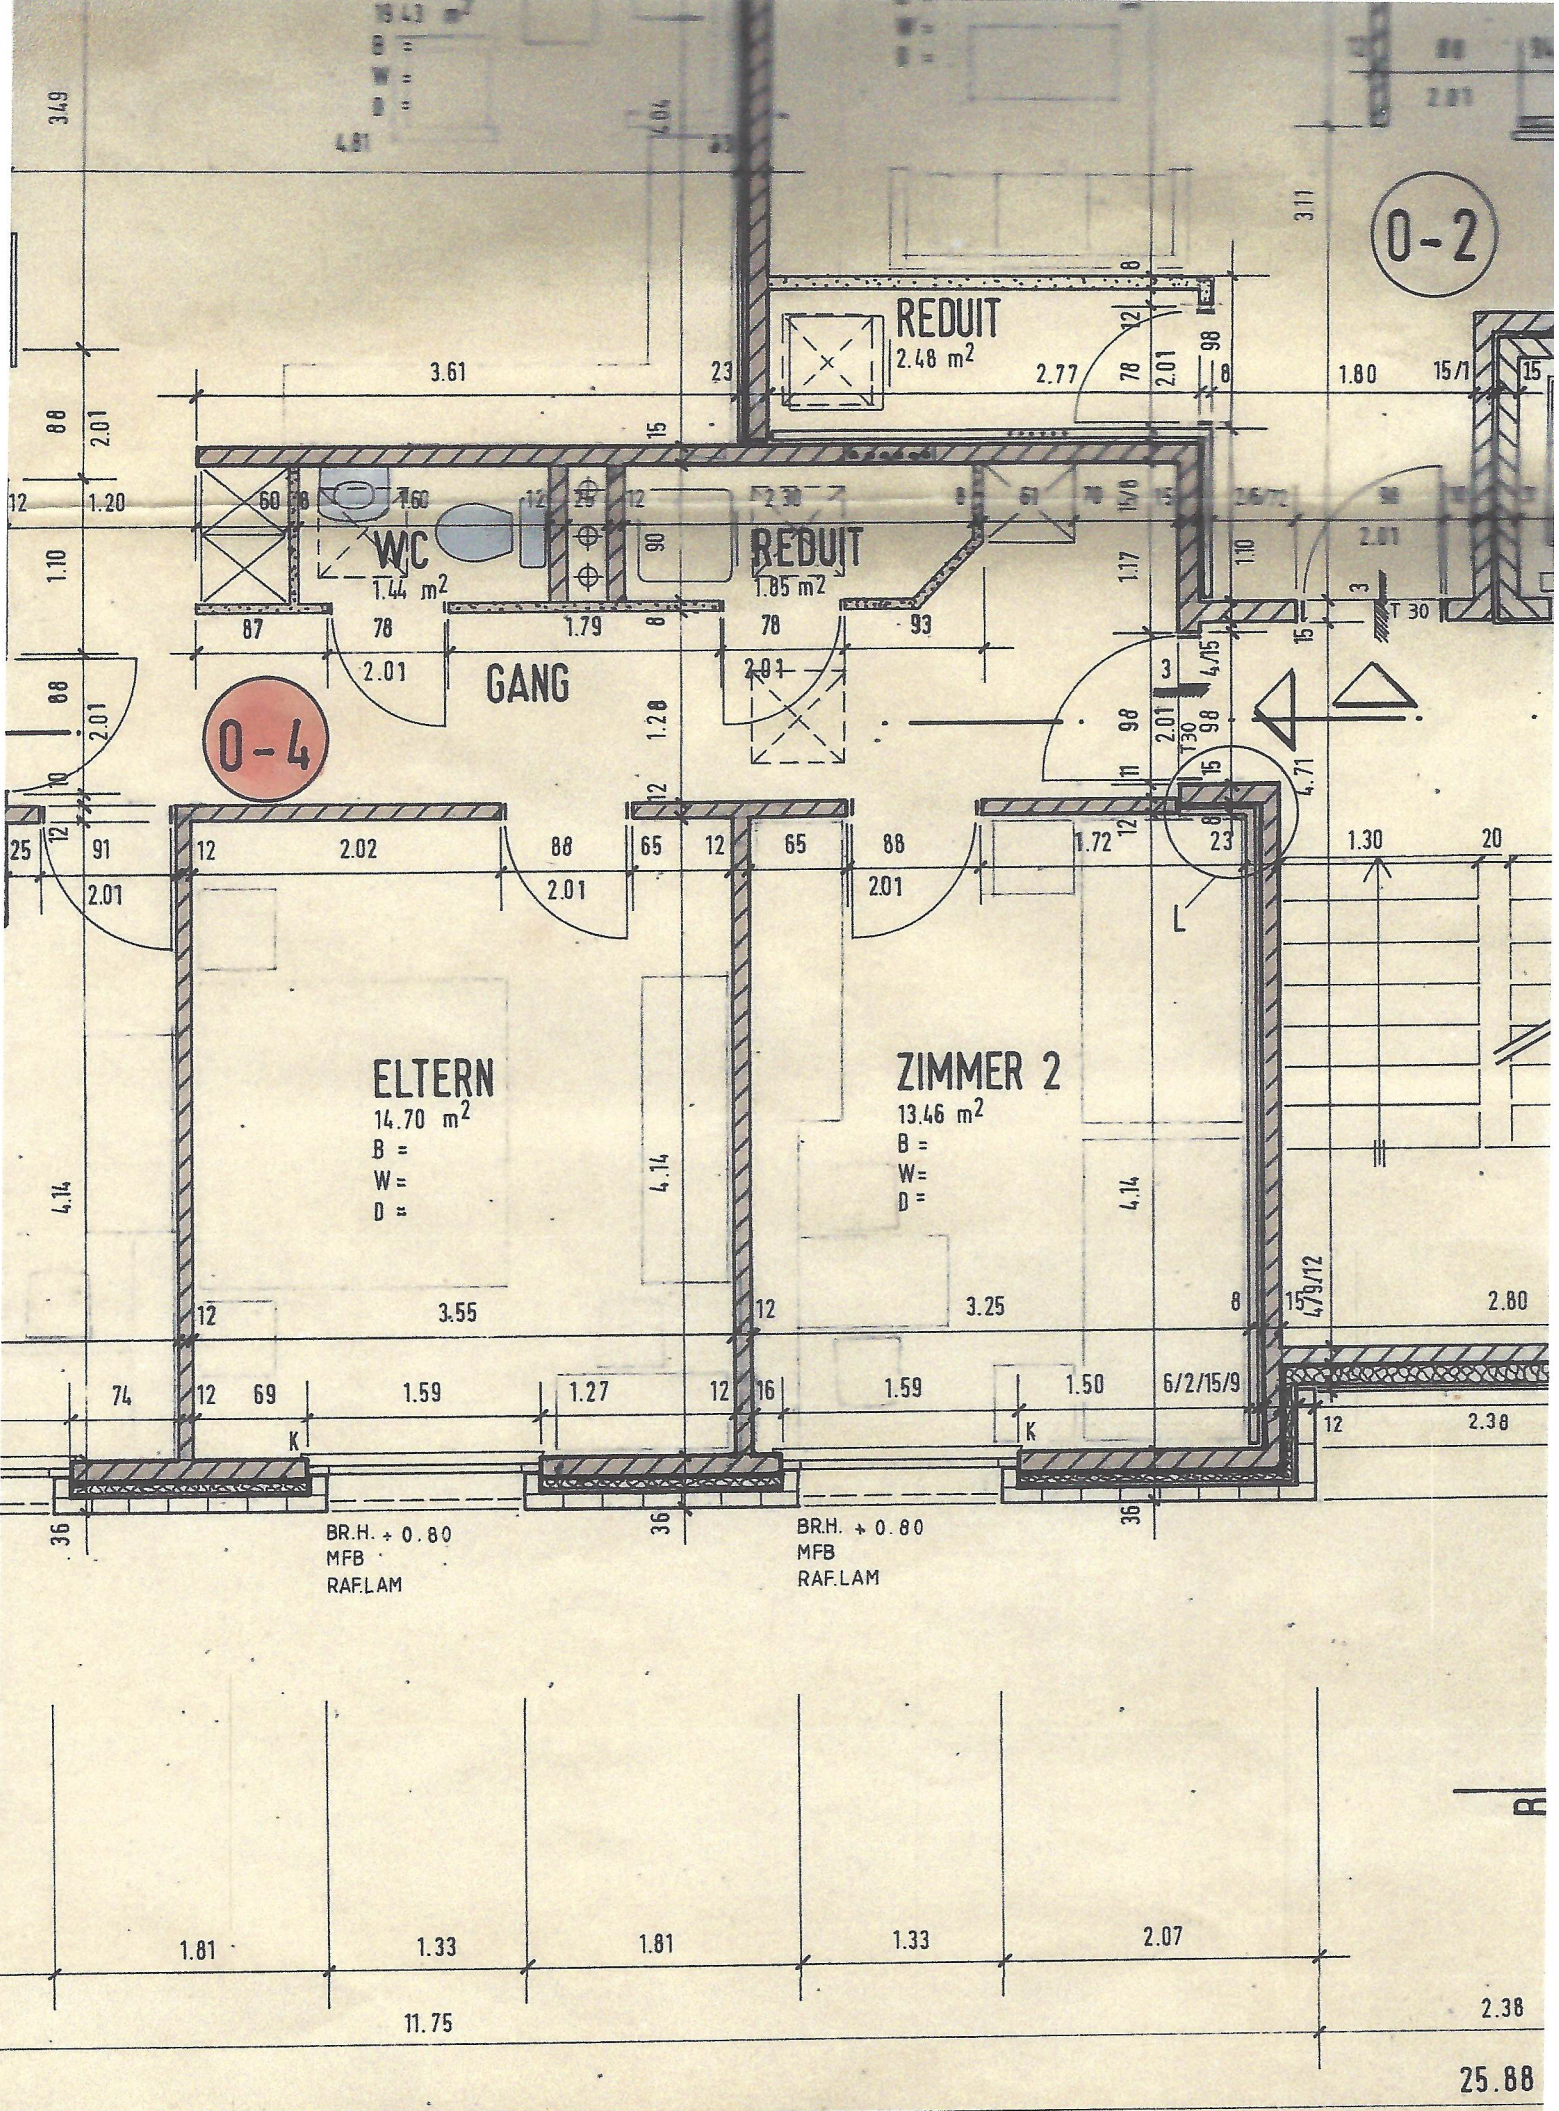

0-2

0-4

BR.H. + 0.80
MFB
RAFLAM

BR.H. + 0.80
MFB
RAFLAM

1.81

1.33

1.81

1.33

2.07

11.75

2.38

25.88