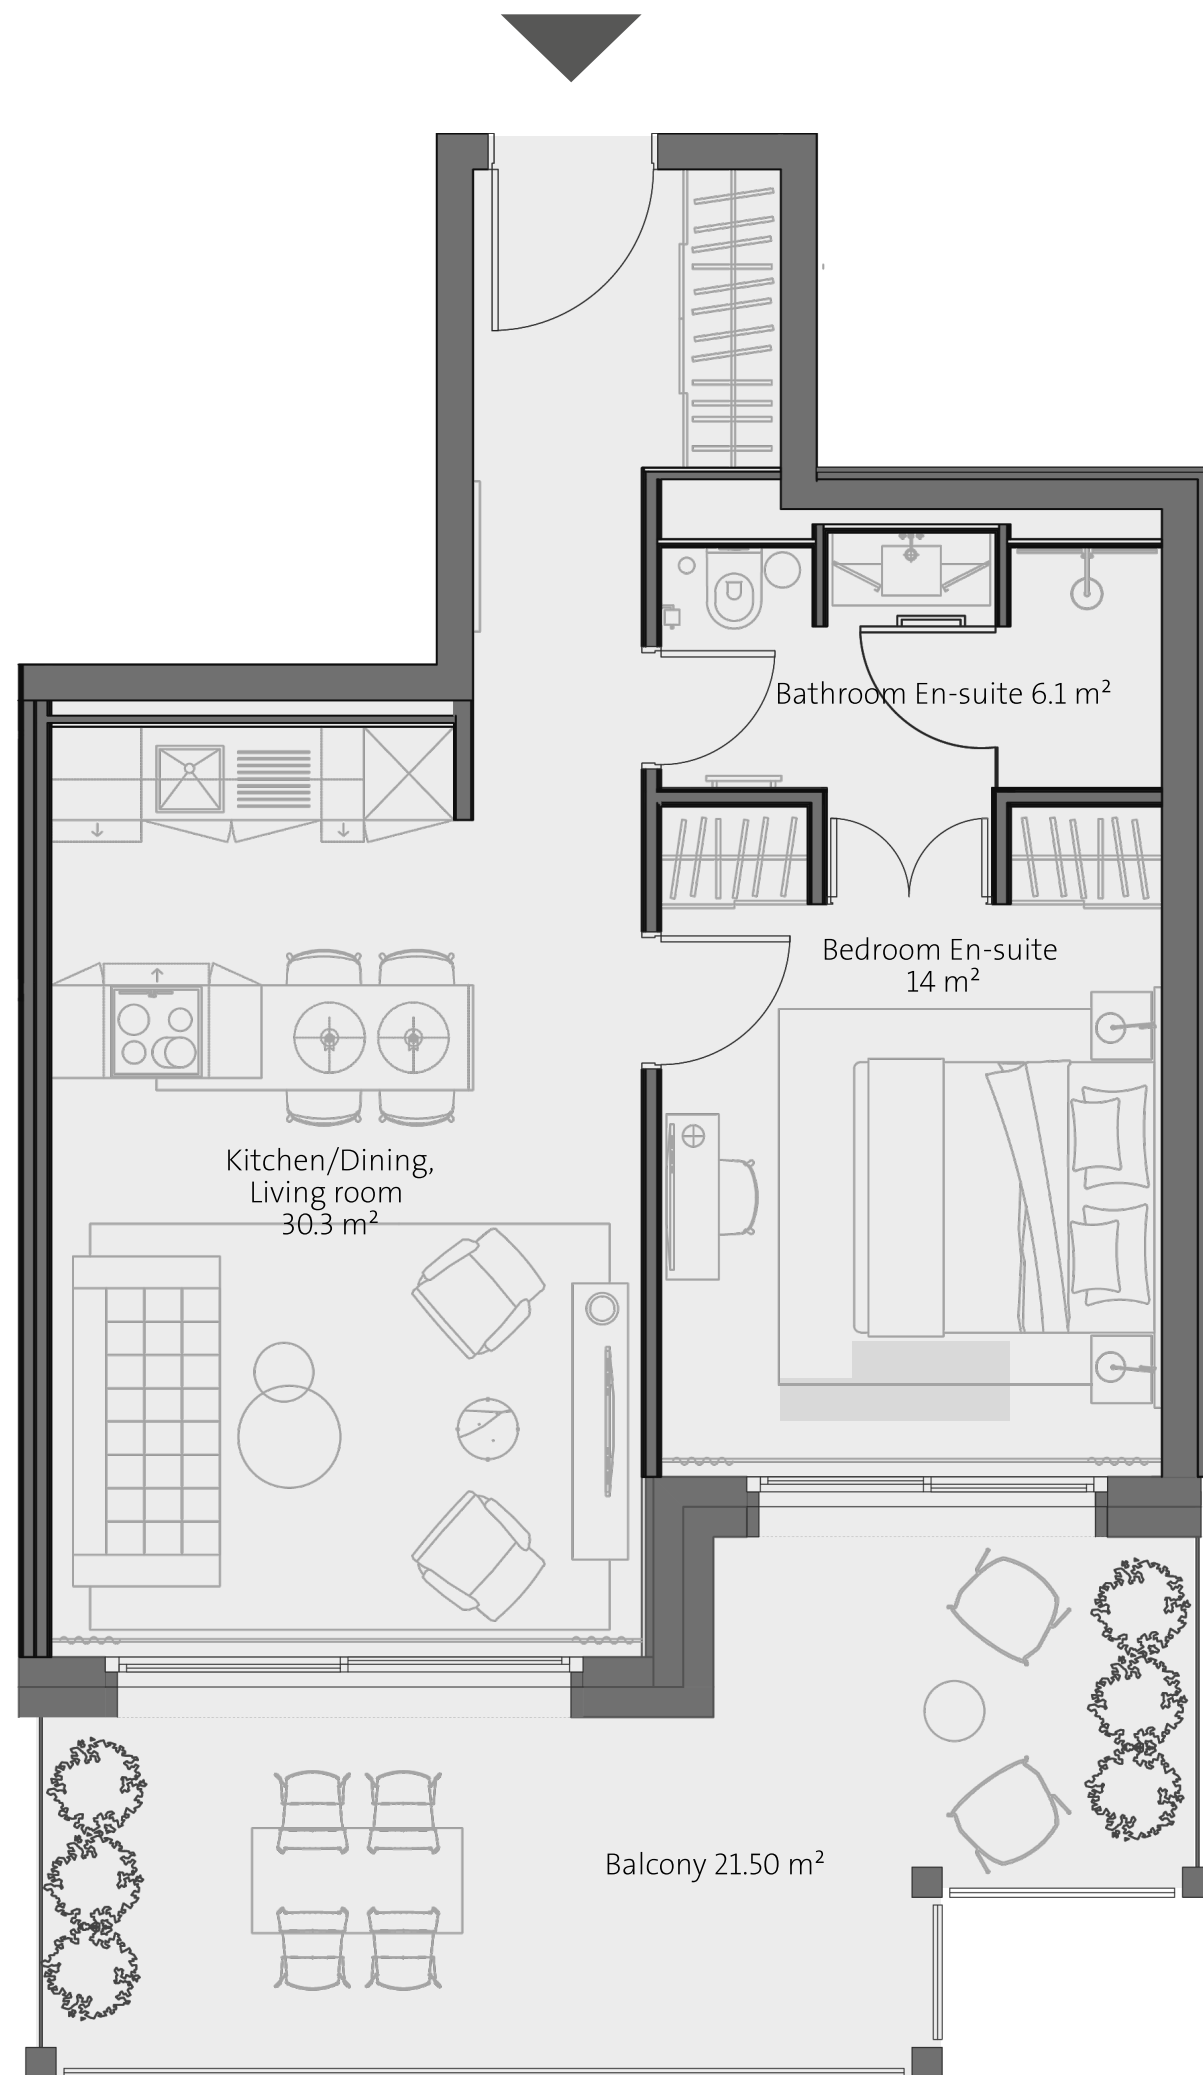

RESIDENCE #806

wind rose

1st floor

Tobelmühlestrasse