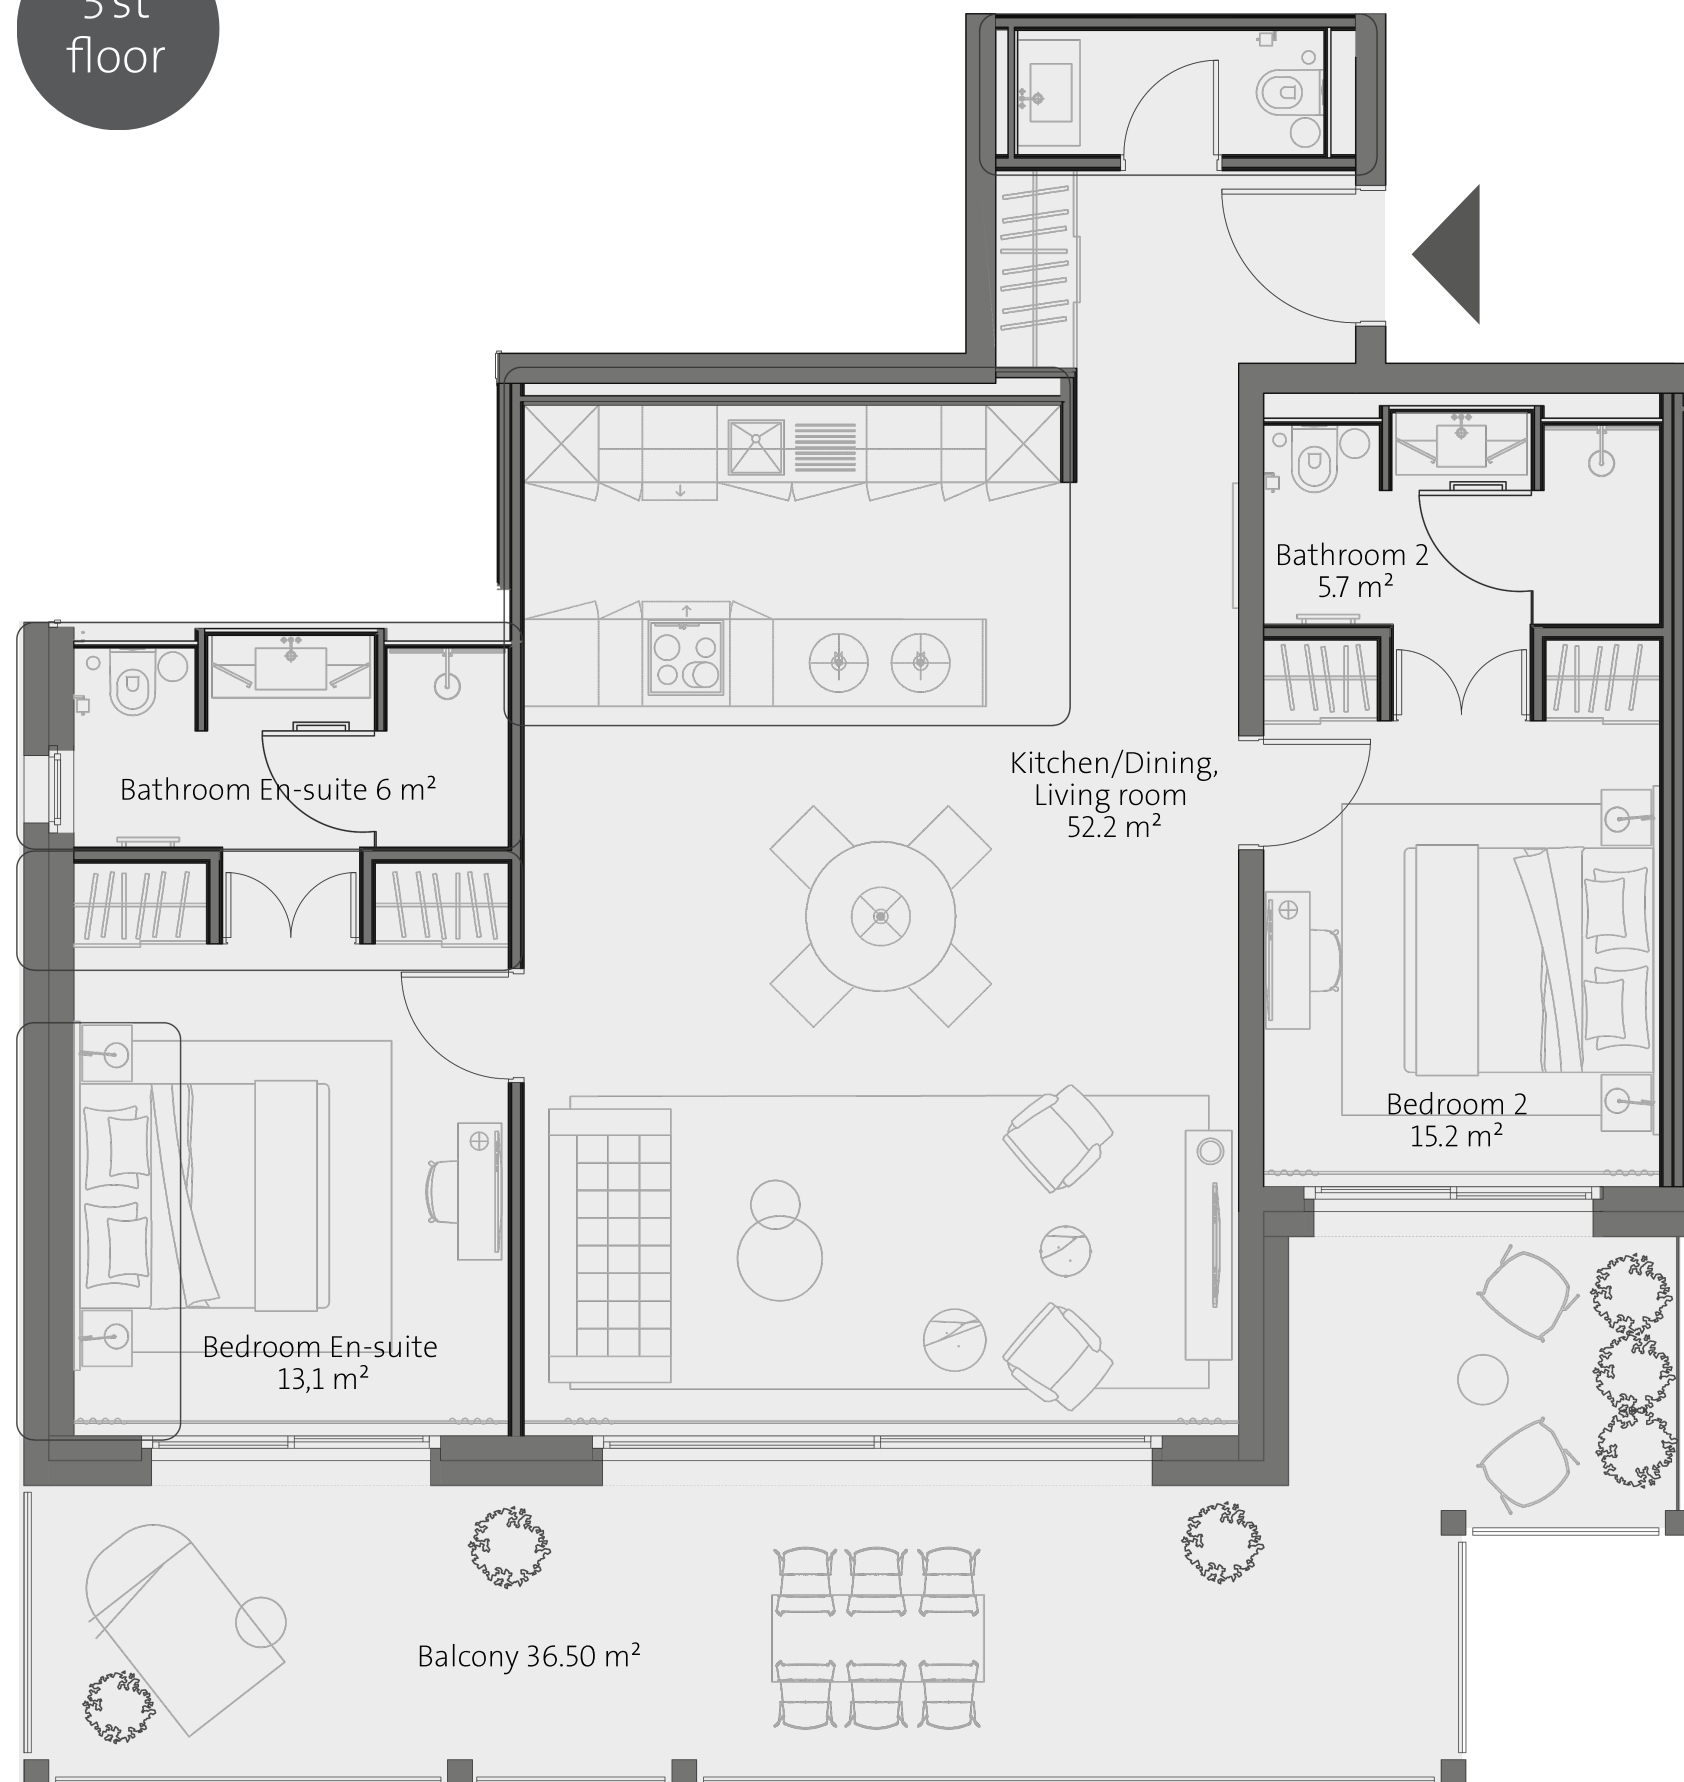

RESIDENCE #815

wind rose

3st floor

Tobelmühlestrasse