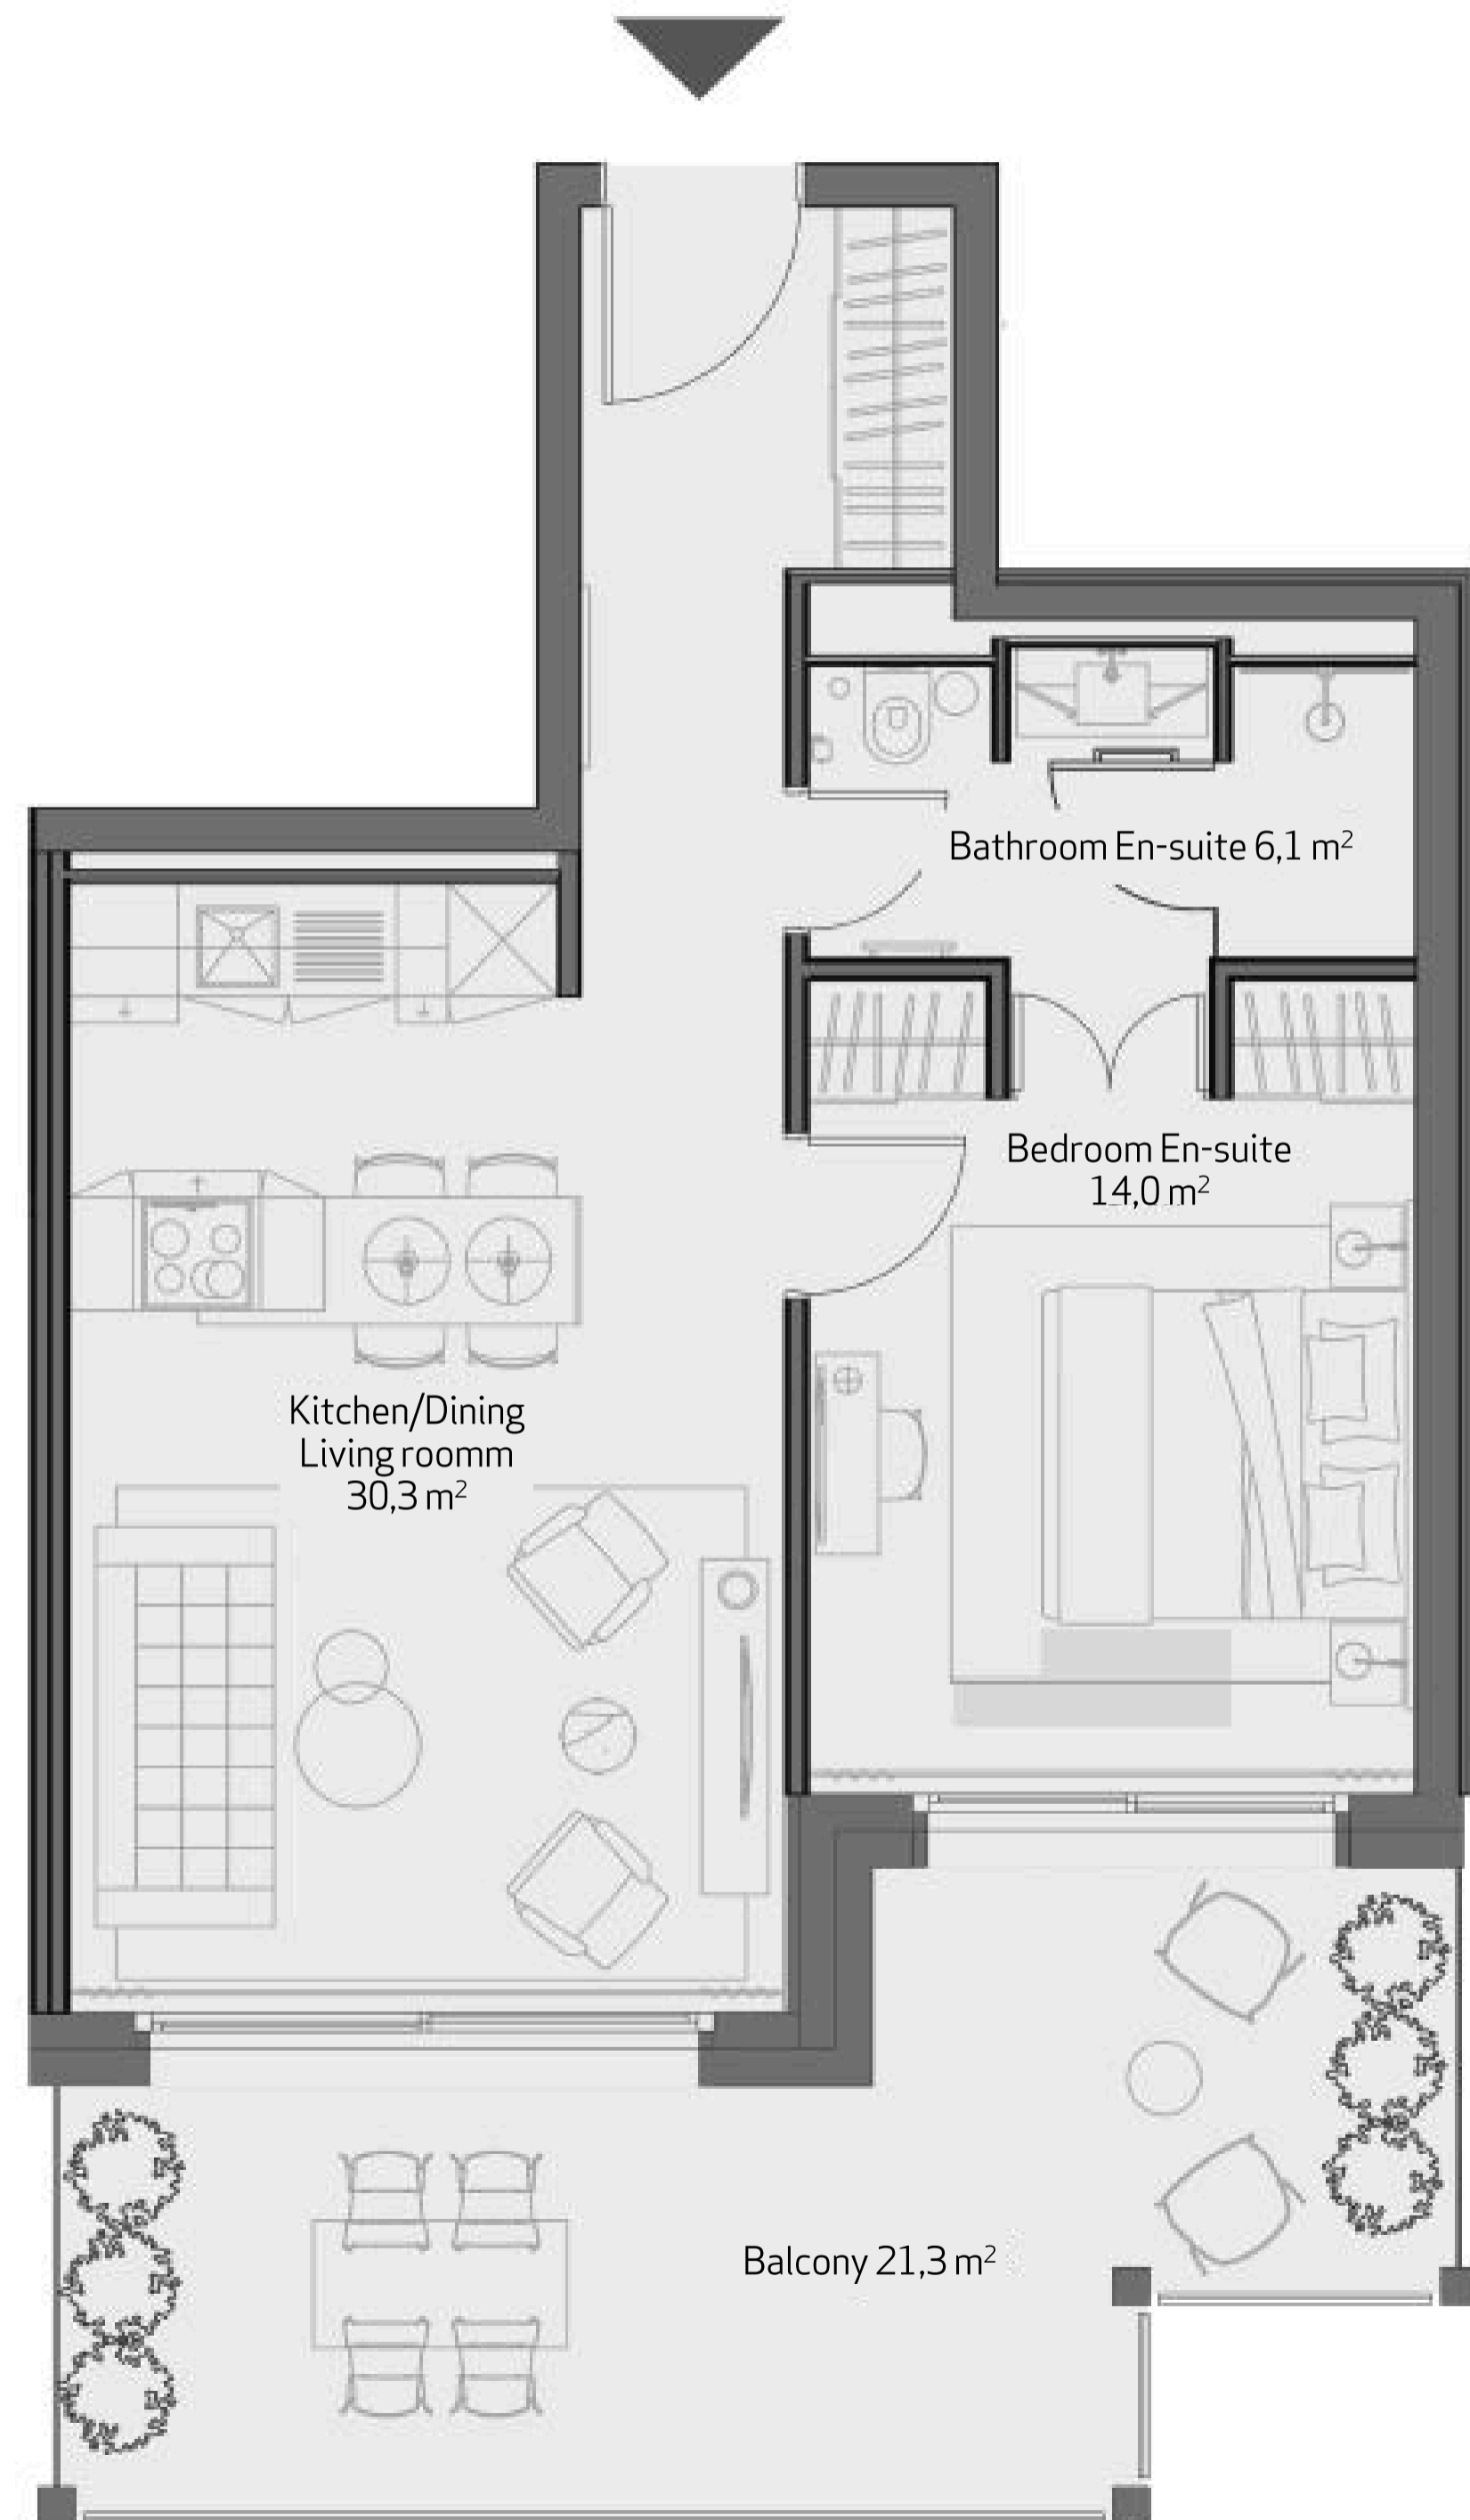

RESIDENCE #815 (S 303)

wind rose

3st floor

Tobelmühlestrasse