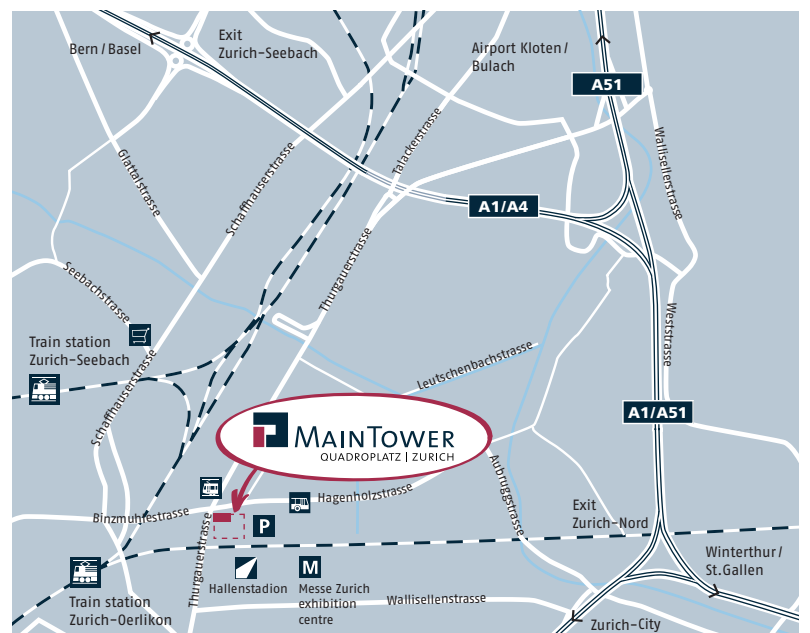

Address of MainTower

Thurgauerstrasse 36/38

CH - 8050 Zurich

www.maintower.ch

	<u>_Car</u>	<u>_Public Transport</u>
Zurich Airport	12 min	15 min
Zurich Central Station / City	12 min	15 min
Zurich - Oerlikon Station	3 min	5 min (on foot)
Motorway junctions A1/A51/E41	5 min	
Central Business District	15 min	25 min
Opera house	15 min	25 min
Lake Zurich	15 min	25 min
Hallenstadion / Messe Zurich exhibition centre	1 min	2 min (on foot)
«Neumarkt» shopping centre	3 min	5 min
«Glatt» shopping centre	11 min	14 min
Oerlikon centre	1 min	5 min (on foot)
«Glattpark» local recreation area	2 min	2 min

2 | Interzoochse

3. Untergeschoss