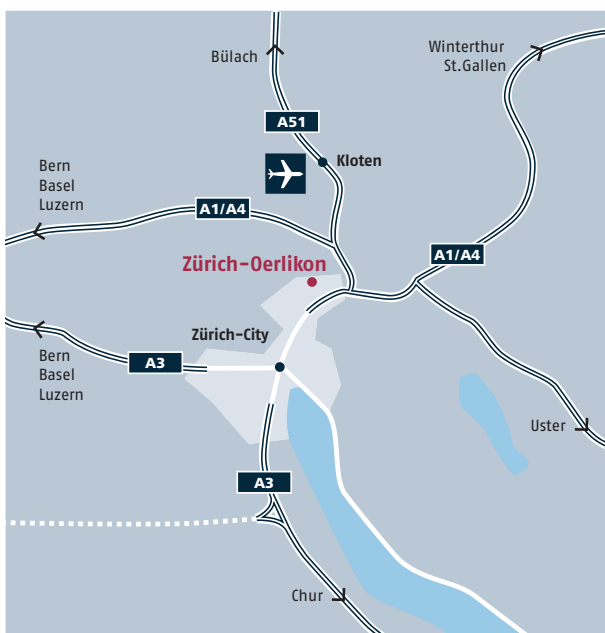

Address of MainTower

Thurgauerstrasse 36/38

CH - 8050 Zurich

www.maintower.ch

	<u>_Car</u>	<u>_Public Transport</u>
Zurich Airport	12 min	15 min
Zurich Central Station / City	12 min	15 min
Zurich - Oerlikon Station	3 min	5 min (on foot)
Motorway junctions A1/A51/E41	5 min	
Central Business District	15 min	25 min
Opera house	15 min	25 min
Lake Zurich	15 min	25 min
Hallenstadion / Messe Zurich exhibition centre	1 min	2 min (on foot)
«Neumarkt» shopping centre	3 min	5 min
«Glatt» shopping centre	11 min	14 min
Oerlikon centre	1 min	5 min (on foot)
«Glattpark» local recreation area	2 min	2 min

2 | Interzoochse

3. Untergeschoss