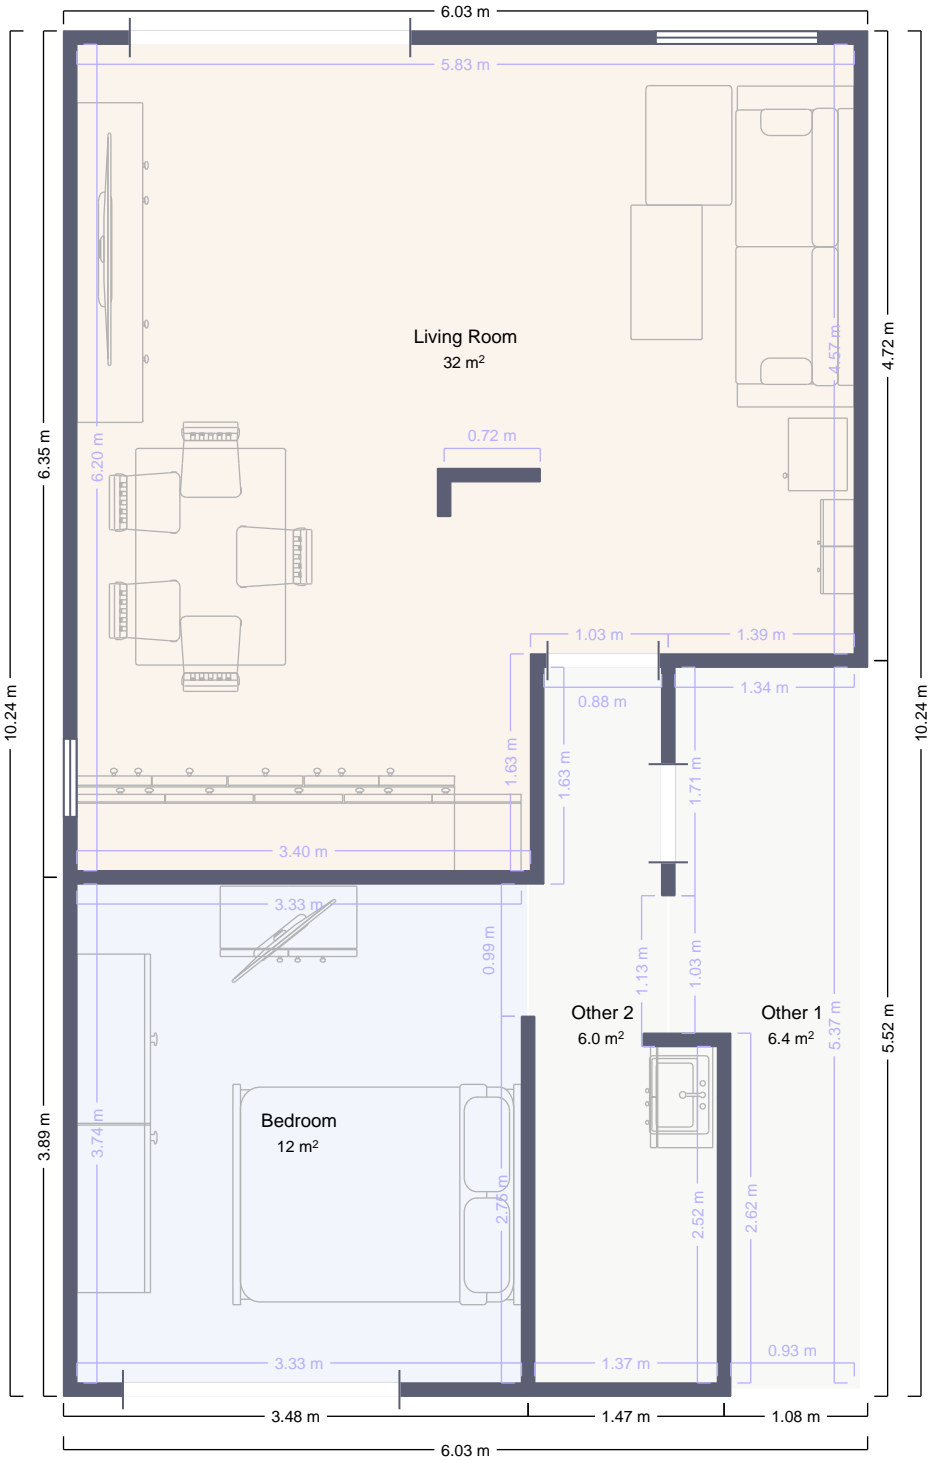

# Floorplan

15 Via Alessandro Antonietti, Paradiso, TI

Approximately 61 m<sup>2</sup> total

1 m

Made with  
**Polycam**