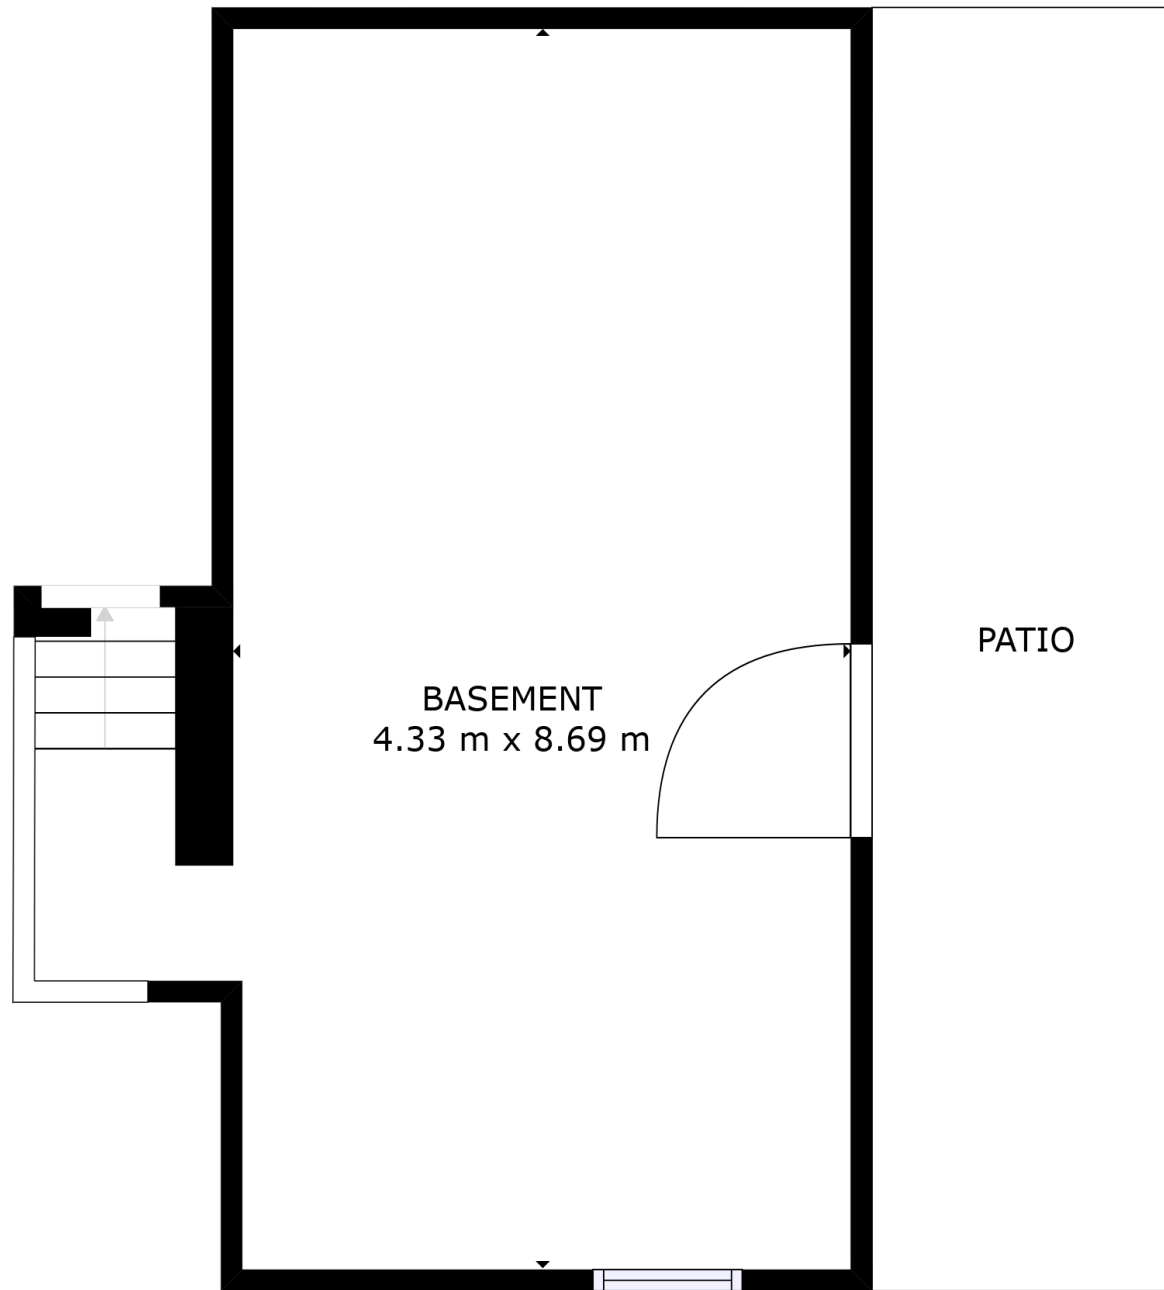

GROSS INTERNAL AREA
 FLOOR 1: 41 m², FLOOR 2: 74 m²
 FLOOR 3: 79 m², EXCLUDED AREAS:
 PATIO: 56 m²
 TOTAL: 195 m²

SIZES AND DIMENSIONS ARE APPROXIMATE, ACTUAL MAY VARY.

GROSS INTERNAL AREA
FLOOR 1: 41 m², FLOOR 2: 74 m²
FLOOR 3: 79 m², EXCLUDED AREAS:
PATIO: 56 m²
TOTAL: 195 m²

SIZES AND DIMENSIONS ARE APPROXIMATE, ACTUAL MAY VARY.

RE/MAX[®]

GROSS INTERNAL AREA
FLOOR 1: 41 m², FLOOR 2: 74 m²
FLOOR 3: 79 m², EXCLUDED AREAS:
PATIO: 56 m²
TOTAL: 195 m²

SIZES AND DIMENSIONS ARE APPROXIMATE, ACTUAL MAY VARY.