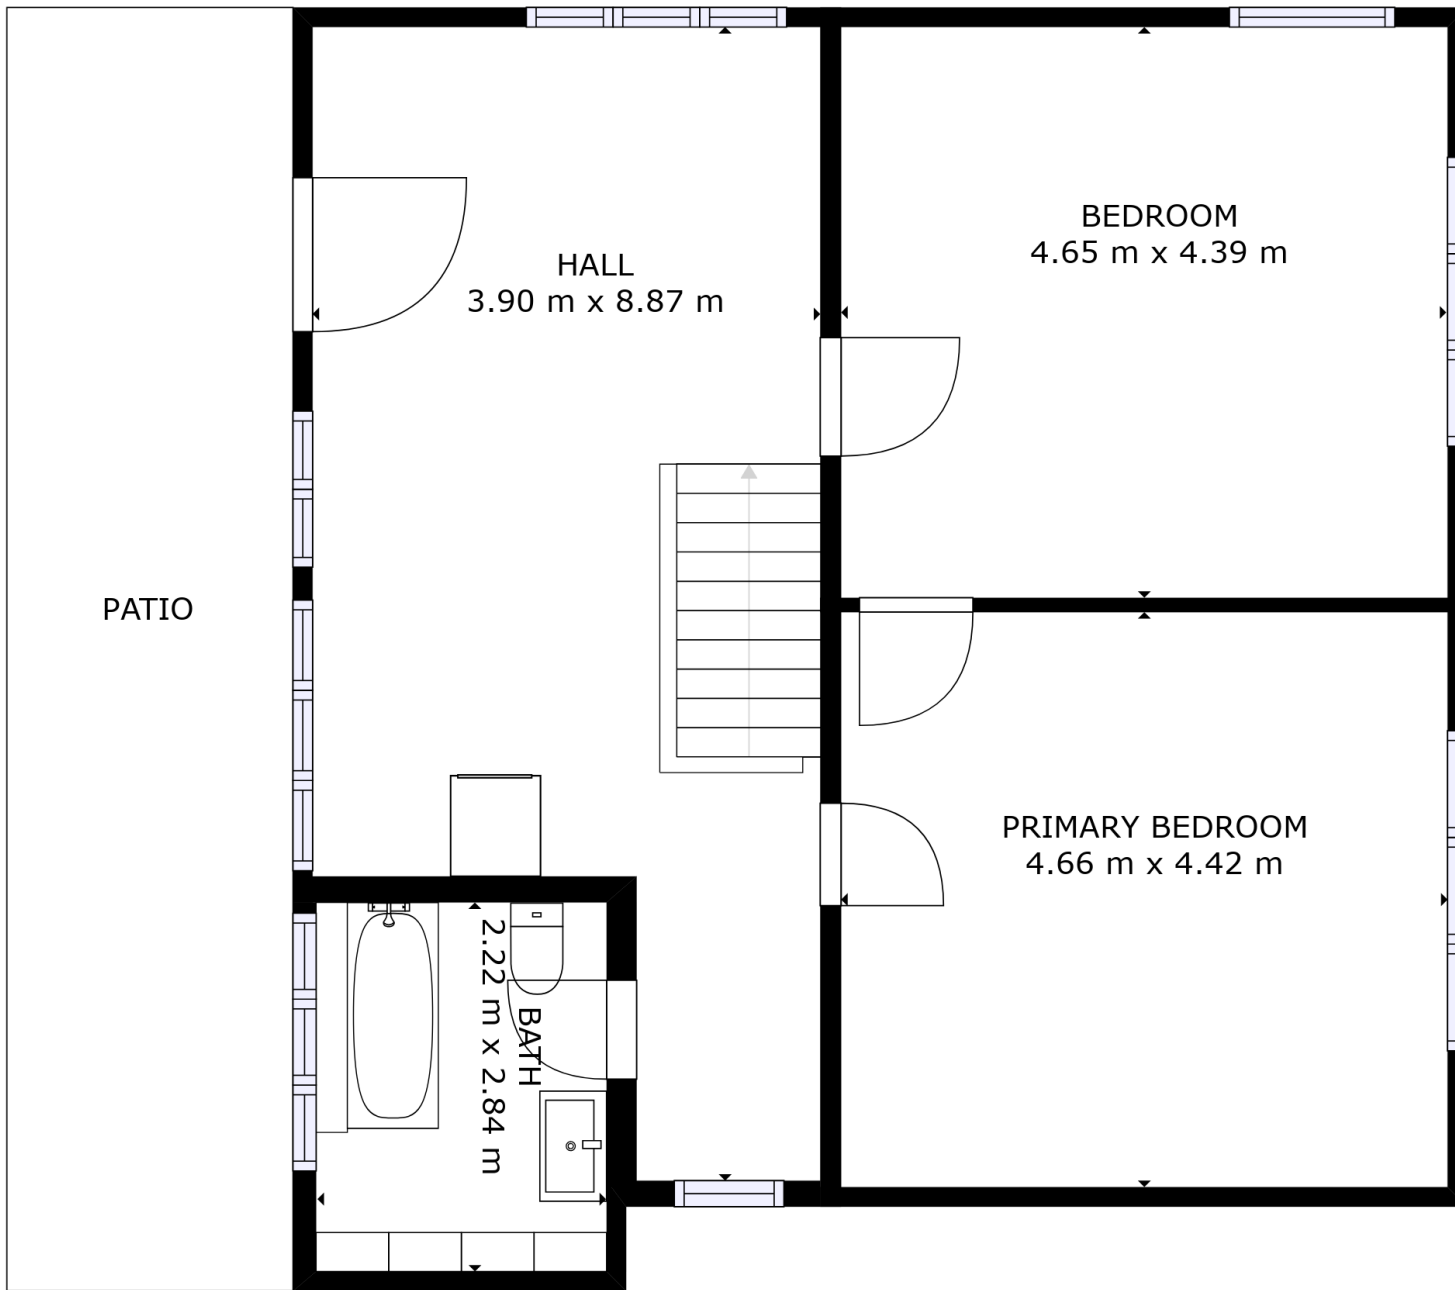

GROSS INTERNAL AREA
 FLOOR 1: 41 m², FLOOR 2: 74 m²
 FLOOR 3: 79 m², EXCLUDED AREAS:
 PATIO: 56 m²
 TOTAL: 195 m²

SIZES AND DIMENSIONS ARE APPROXIMATE, ACTUAL MAY VARY.

GROSS INTERNAL AREA
FLOOR 1: 41 m², FLOOR 2: 74 m²
FLOOR 3: 79 m², EXCLUDED AREAS:
PATIO: 56 m²
TOTAL: 195 m²

SIZES AND DIMENSIONS ARE APPROXIMATE, ACTUAL MAY VARY.

RE/MAX[®]

GROSS INTERNAL AREA
FLOOR 1: 41 m², FLOOR 2: 74 m²
FLOOR 3: 79 m², EXCLUDED AREAS:
PATIO: 56 m²
TOTAL: 195 m²

SIZES AND DIMENSIONS ARE APPROXIMATE, ACTUAL MAY VARY.