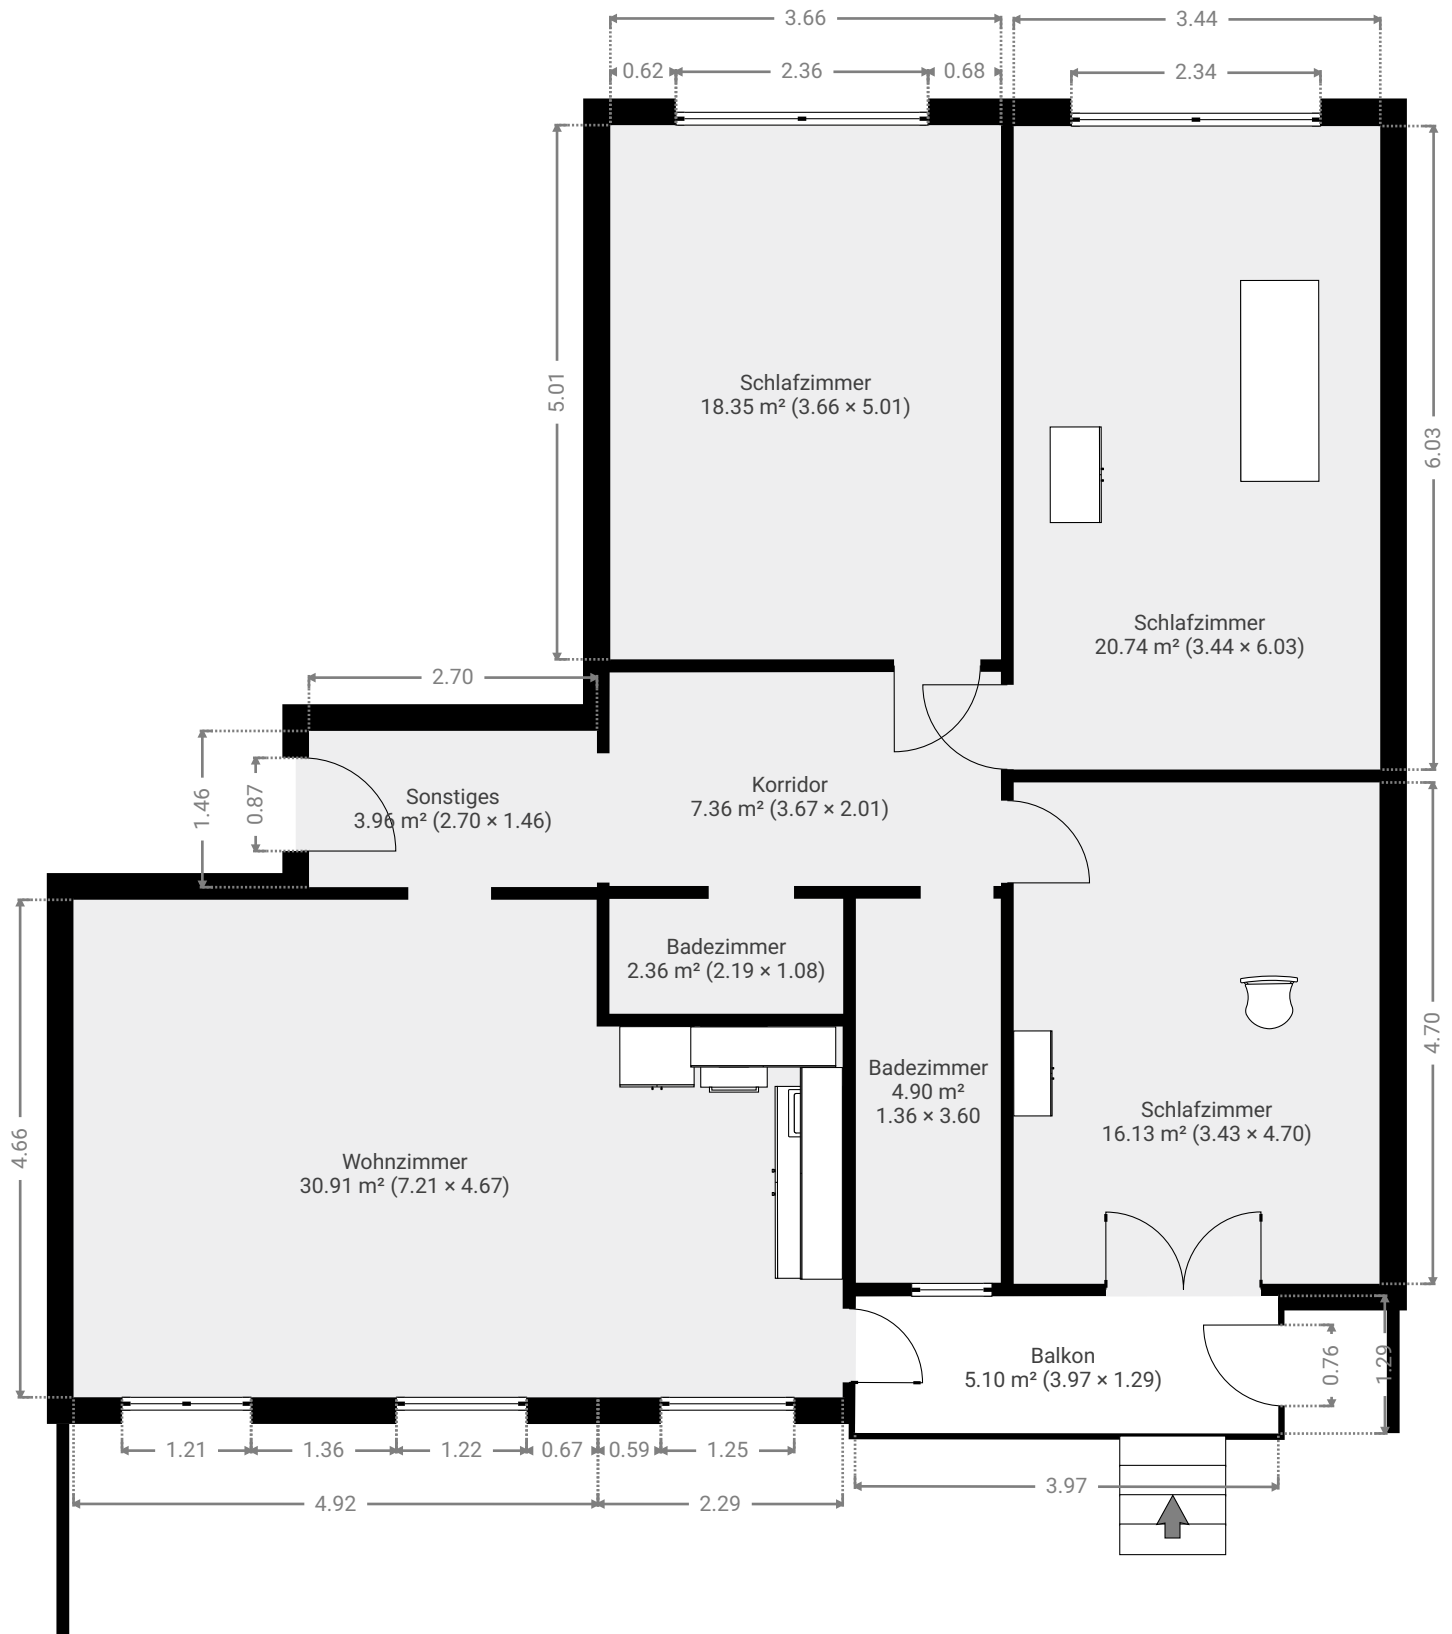

▼ 1. Stock

GESAMTFLÄCHE: 109.74 m<sup>2</sup> • WOHNFLÄCHE: 107.19 m<sup>2</sup> • RÄUME: 8

THIS FLOOR PLAN IS PROVIDED WITHOUT WARRANTY OF ANY KIND. SENSOPIA DISCLAIMS ANY WARRANTY INCLUDING, WITHOUT LIMITATION, SATISFACTORY QUALITY OR ACCURACY OF DIMENSIONS.